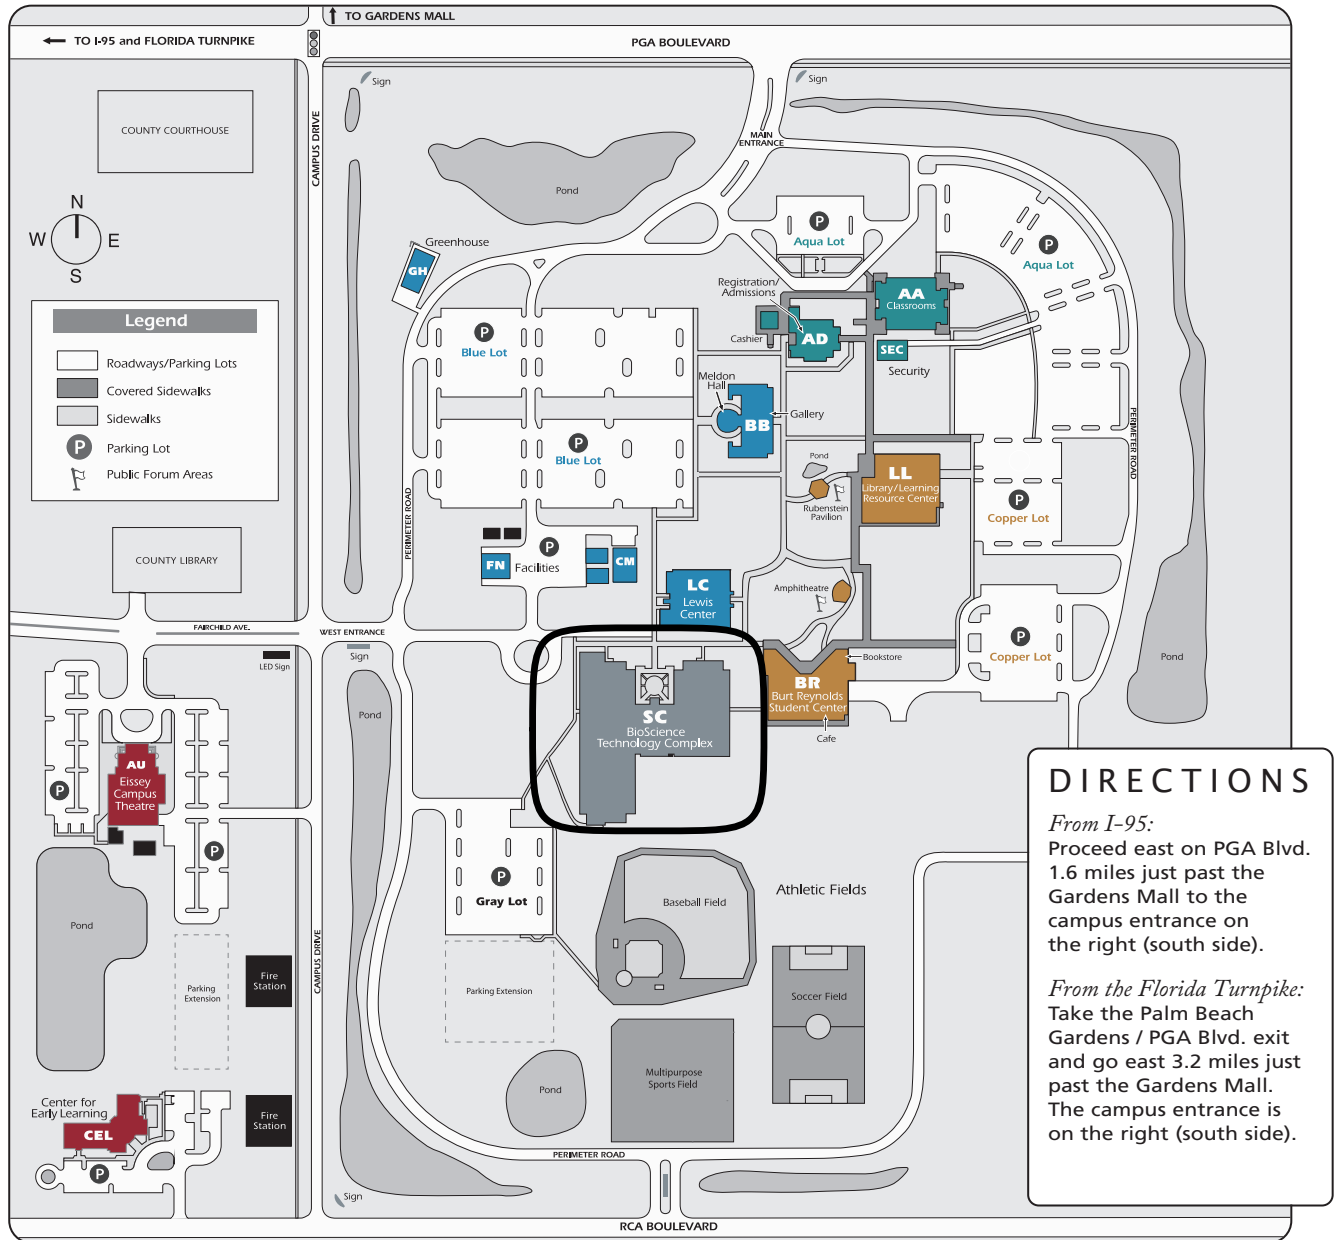

PALM BEACH STATE COLLEGE AT PALM BEACH GARDENS

3160 PGA Blvd, Palm Beach Gardens, FL 33410-2893

561-207-5000

AA - Classroom Building

AD - Administration

Academic Dean
Admissions / Registration
Cashier
Corporate & Continuing Education (CCE)
Dean of Student Services
Financial Aid
Provost
Student Services

AU - Eisey Campus Theatre

BB - Classroom Building

Art Gallery
Art Labs
Associate Dean
Meldon Lecture Hall
SLC - Student Learning Center
Math, English/Reading Labs

BR - Burt Reynolds Student Center

Advisement
Bookstore
Cafeteria
Career Center
Disabilities Services
Student Activities
Test Center

CEL - Center for Early Learning

FN - Facilities

Central Receiving

LC - Phillip D. Lewis Center

Computer Science
Radiography
Respiratory Care
Sonography

SEC - Security

LL - Library Learning Resource Center

Instructional Support Center
Law Library
MTIS - Media Technology
& Instructional Services
PTLC - Professional Teaching
& Learning Center

SC - BioScience Technology Complex

Associate Dean
BioScience Multi-Media Lecture Hall
Biotechnology
Electrical Power Technology
Environmental Science
Institute for Energy & Environmental
Sustainability
Landscape and Horticulture
Ophthalmic Medical Technology
Science Labs
Wellness Center